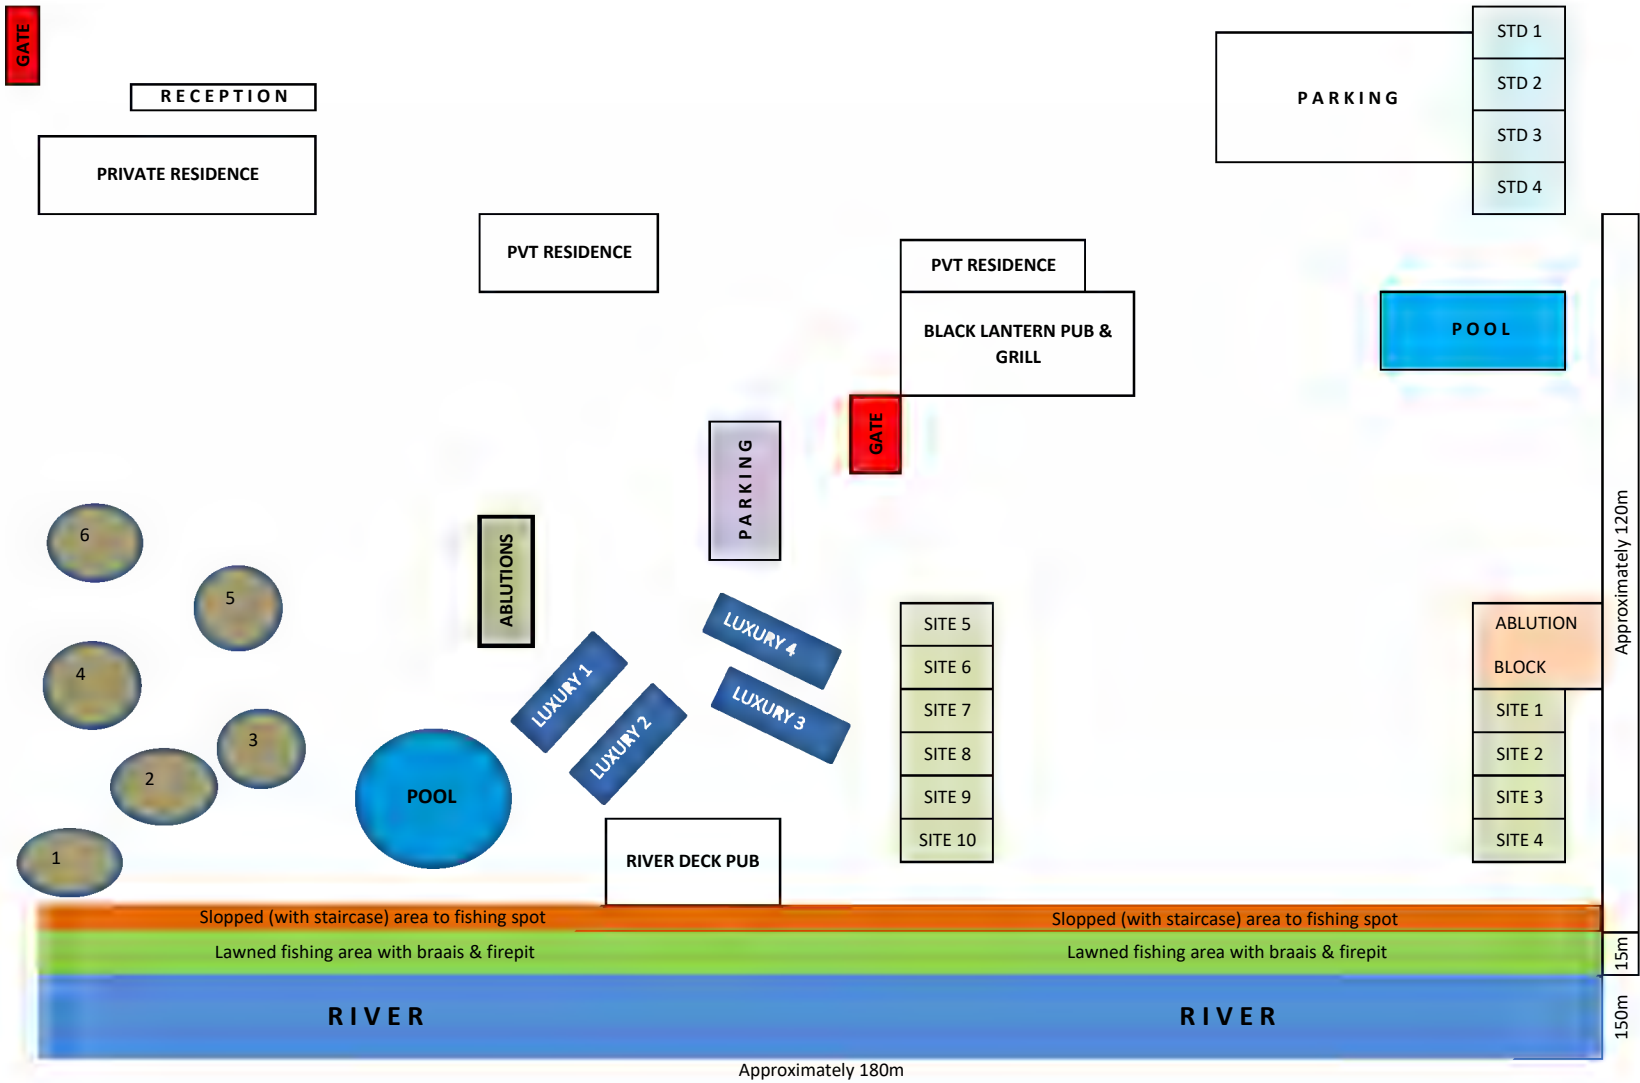

KEDU RIVER LODGE & TOSCAN RIVER ESTATE - SITE PLAN

OORBETJIES STREET - LINDEQUESDRIFT

GATE

RECEPTION

PRIVATE RESIDENCE

PVT RESIDENCE

PVT RESIDENCE

BLACK LANTERN PUB & GRILL

PARKING

STD 1
STD 2
STD 3
STD 4

POOL

GATE

PARKING

ABLUTIONS

LUXURY 1

LUXURY 2

LUXURY 4

LUXURY 3

SITE 5
SITE 6
SITE 7
SITE 8
SITE 9
SITE 10

RIVER DECK PUB

ABLUTION BLOCK
SITE 1
SITE 2
SITE 3
SITE 4

Approximately 120m

15m

150m

Sloped (with staircase) area to fishing spot

Lawned fishing area with braais & firepit

Sloped (with staircase) area to fishing spot

Lawned fishing area with braais & firepit

RIVER

RIVER