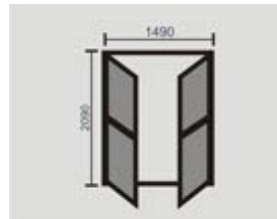

## SLIDING FOLDING DOOR - VISTA FOLD

Height 2090mm

890mm wide  
Hd092l

1490mm wide  
Dhd152l

1790mm wide  
Dhd182l

890mm wide  
Shdm092l

1490mm wide  
Dhdm152l

1790mm wide  
Dhdm182l