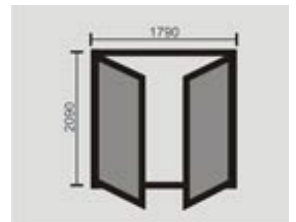

## SLIDING FOLDING DOOR - VISTA FOLD

Height 2090mm

890mm wide  
Hd092l

1490mm wide  
Dhd152l

1790mm wide  
Dhd182l

890mm wide  
Shdm092l

1490mm wide  
Dhdm152l

1790mm wide  
Dhdm182l