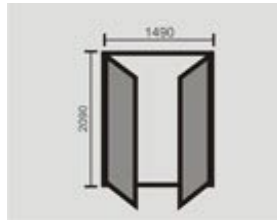

## SLIDING FOLDING DOOR - VISTA FOLD

Height 2090mm

890mm wide  
Hd092l

1490mm wide  
Dhd152l

1790mm wide  
Dhd182l

890mm wide  
Shdm092l

1490mm wide  
Dhdm152l

1790mm wide  
Dhdm182l