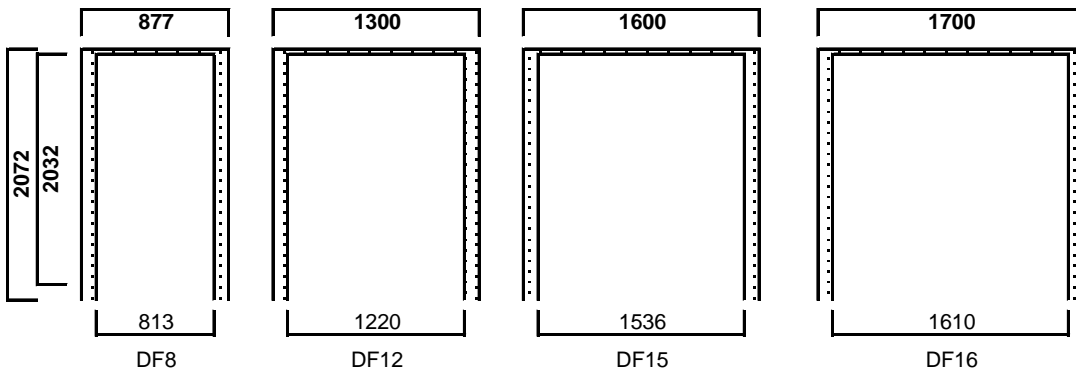

All single sliding doors can be either left or right hand opening

Single Sliding Door Sizes

Width	Height
1830	2135
2133	2135
2440	2135
3050	2135
3660	2135

DOUBLE SLIDERS

Double Sliding Door Sizes

Width	Height
3050	2135
3660	2135
4270	2135

MERANTI WINDOWS - STANDARD SECTION DOOR FRAME HEIGHT

MERANTI ENTRANCE FRAMES

All Entrance Frames available in: Small Pane, Full Pane or Full Pane with Rail

MERANTI STANDARD DOOR FRAMES

DOORFRAMES - View from the top

STANDARD SIZES: Height 2135

Width	Number of sections and sizes
1935	3 x 610 - Single Direction
2526	3 x 813 - Single Direction
3146	5 x 610 - Single or Dual Direction
3751	6 x 610 - Single or Dual Direction
4131	5 x 813 - Single or Dual Direction
4933	6 x 813 - Single or Dual Direction