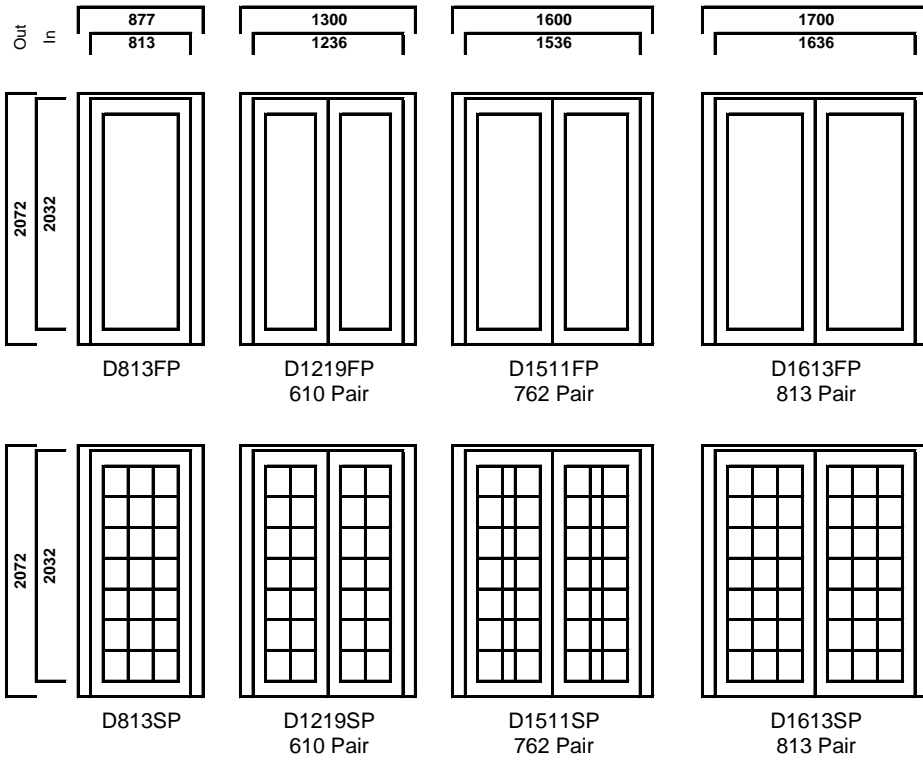

MERANTI DOORS

MERANTI SLIDING DOORS

All sliding doors can be fitted with a Burglar Sliding Door (Ghost Slider)