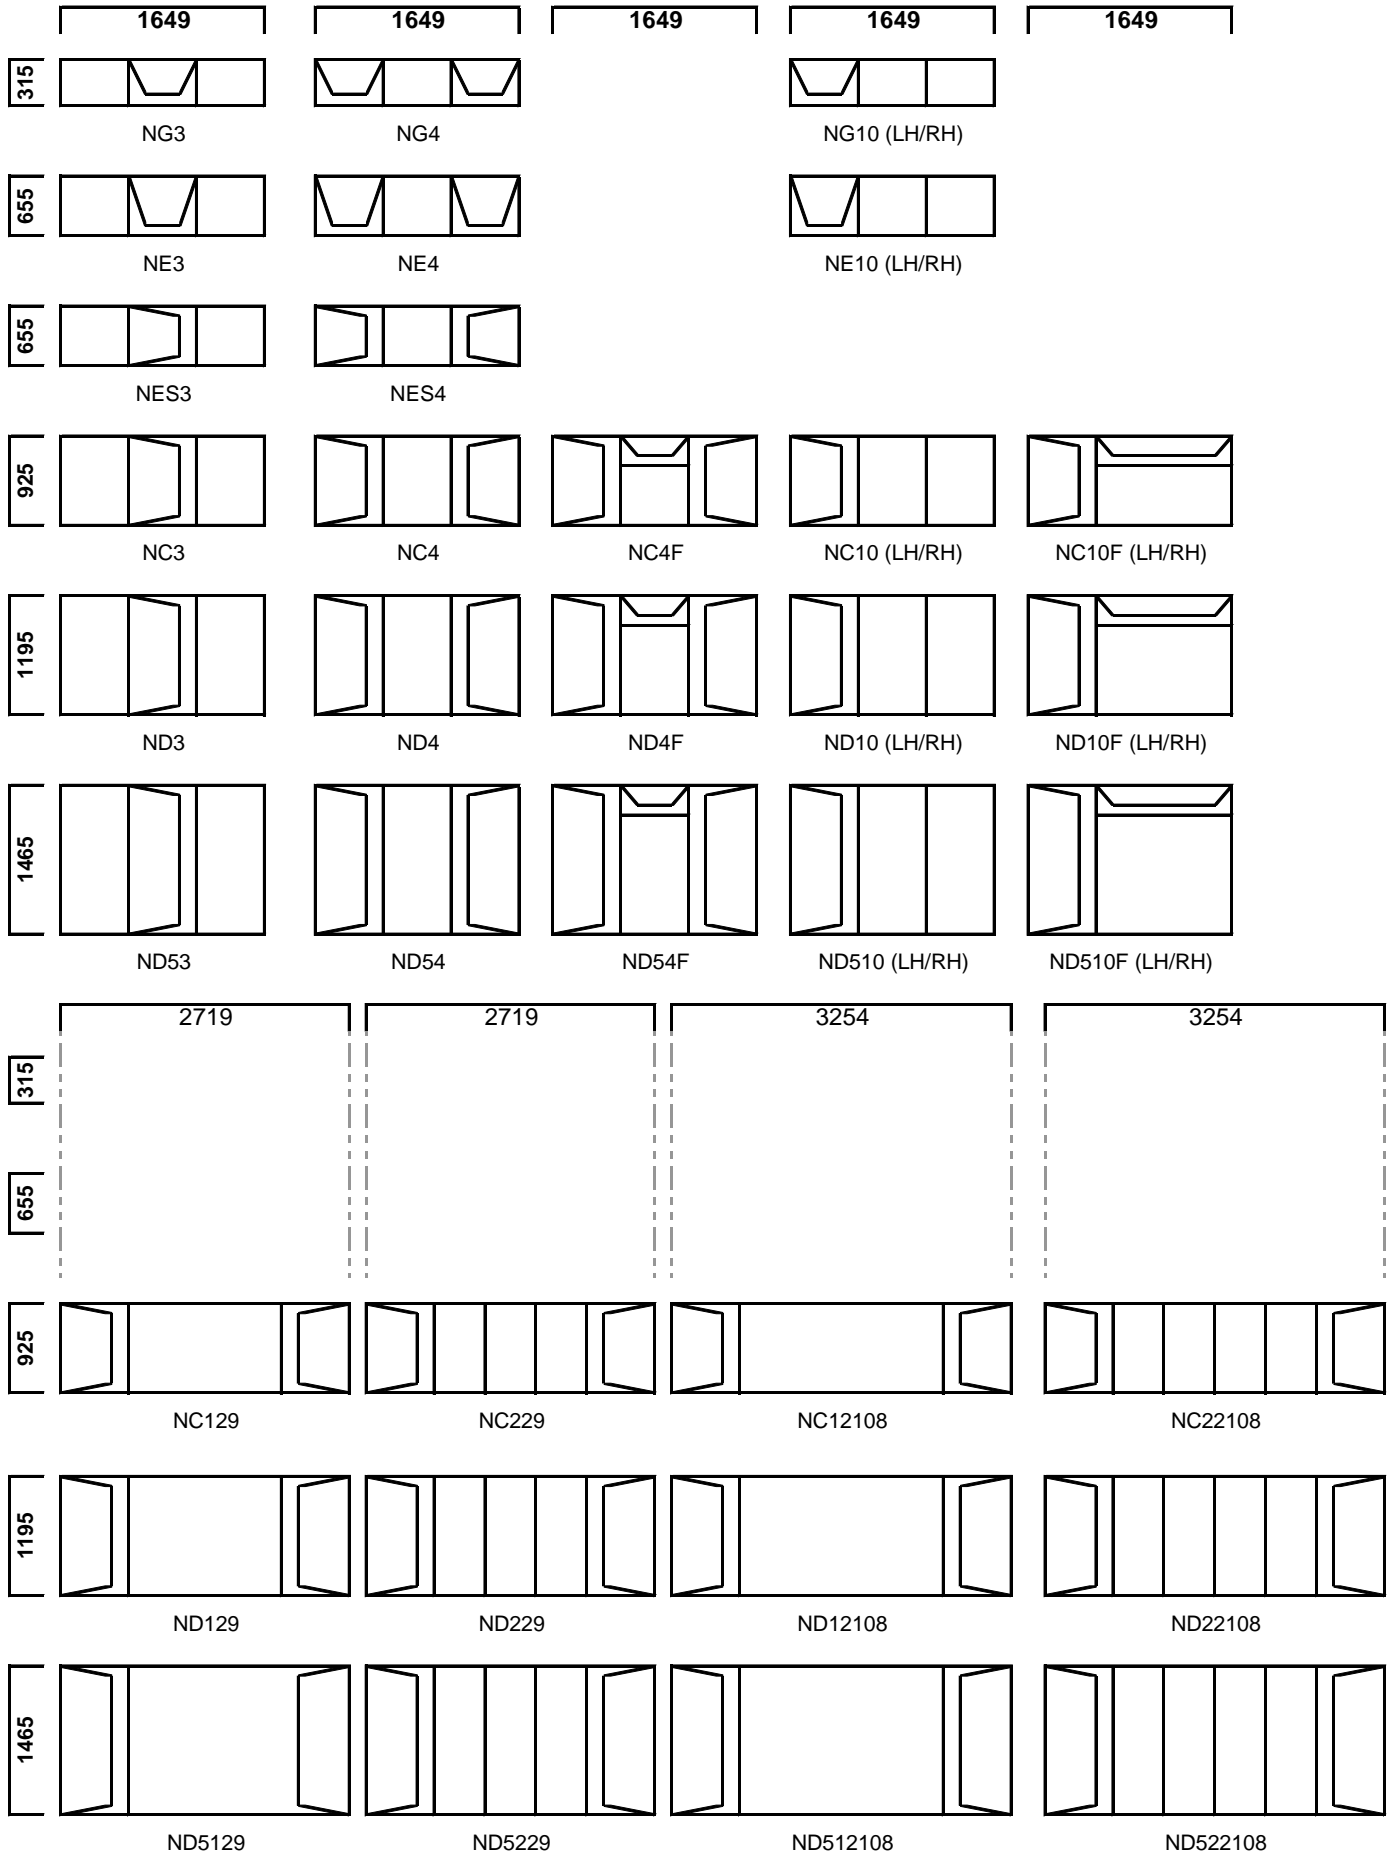

MERANTI AWNING TYPE WINDOW FRAMES

Awning Type frames can be manufactured in Full Pane or Small Pane
 The number of openers can be adjusted to customer requirements

MERANTI FULL PANE WINDOW FRAMES

	579	579	579	1114	1114	1114	1114	1649
315								
	NG5	NG1	NG8	NG2	NG7	NG9		
655								
	NE5	NE1	NE8	NE2	NE7	NE9		
655								
		NES1		NES2	NES7			
925								
	NC5	NC5F	NC1	NC8	NC2	NC2F	NC7	NC9
1195								
	ND5	ND5F	ND1	ND8	ND2	ND2F	ND7	ND9
1465								
	ND55	ND55F	ND51	ND58	ND52	ND52F	ND57	ND59
	2184		2184		2184		2184	
315								
	NG22		NG12		NG22F		NG12F	
655								
	NE22		NE12		NE22F		NE12F	
925								
	NC22		NC12		NC22F		NC12F	
1195								
	ND22		ND12		ND22F		ND12F	
1465								
	ND522		ND512		ND522F		ND512F	

All single sliding doors can be either left or right hand opening

Single Sliding Door Sizes

Width	Height
1830	2135
2133	2135
2440	2135
3050	2135
3660	2135

DOUBLE SLIDERS

Double Sliding Door Sizes

Width	Height
3050	2135
3660	2135
4270	2135

MERANTI WINDOWS - STANDARD SECTION DOOR FRAME HEIGHT

MERANTI ENTRANCE FRAMES

All Entrance Frames available in: Small Pane, Full Pane or Full Pane with Rail

MERANTI STANDARD DOOR FRAMES

DOORFRAMES - View from the top

STANDARD SIZES: Height 2135

Width	Number of sections and sizes
1935	3 x 610 - Single Direction
2526	3 x 813 - Single Direction
3146	5 x 610 - Single or Dual Direction
3751	6 x 610 - Single or Dual Direction
4131	5 x 813 - Single or Dual Direction
4933	6 x 813 - Single or Dual Direction