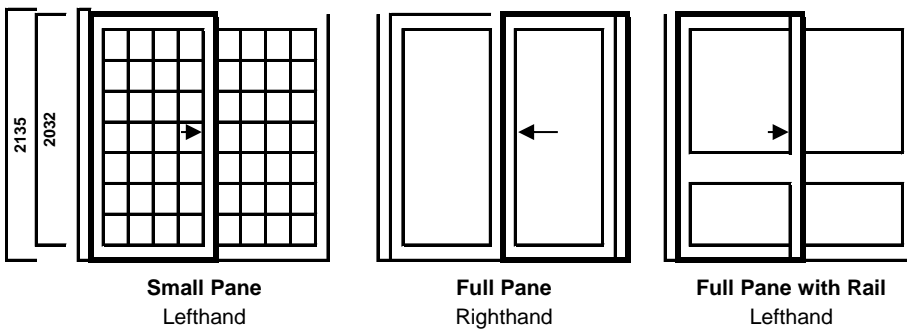

All single sliding doors can be either left or right hand opening

Single Sliding Door Sizes

Width	Height
1830	2135
2133	2135
2440	2135
3050	2135
3660	2135

DOUBLE SLIDERS

Double Sliding Door Sizes

Width	Height
3050	2135
3660	2135
4270	2135

STANDARD SIZES: Height 2135

Width	Number of sections and sizes
1935	3 x 610 - Single Direction
2526	3 x 813 - Single Direction
3146	5 x 610 - Single or Dual Direction
3751	6 x 610 - Single or Dual Direction
4131	5 x 813 - Single or Dual Direction
4933	6 x 813 - Single or Dual Direction