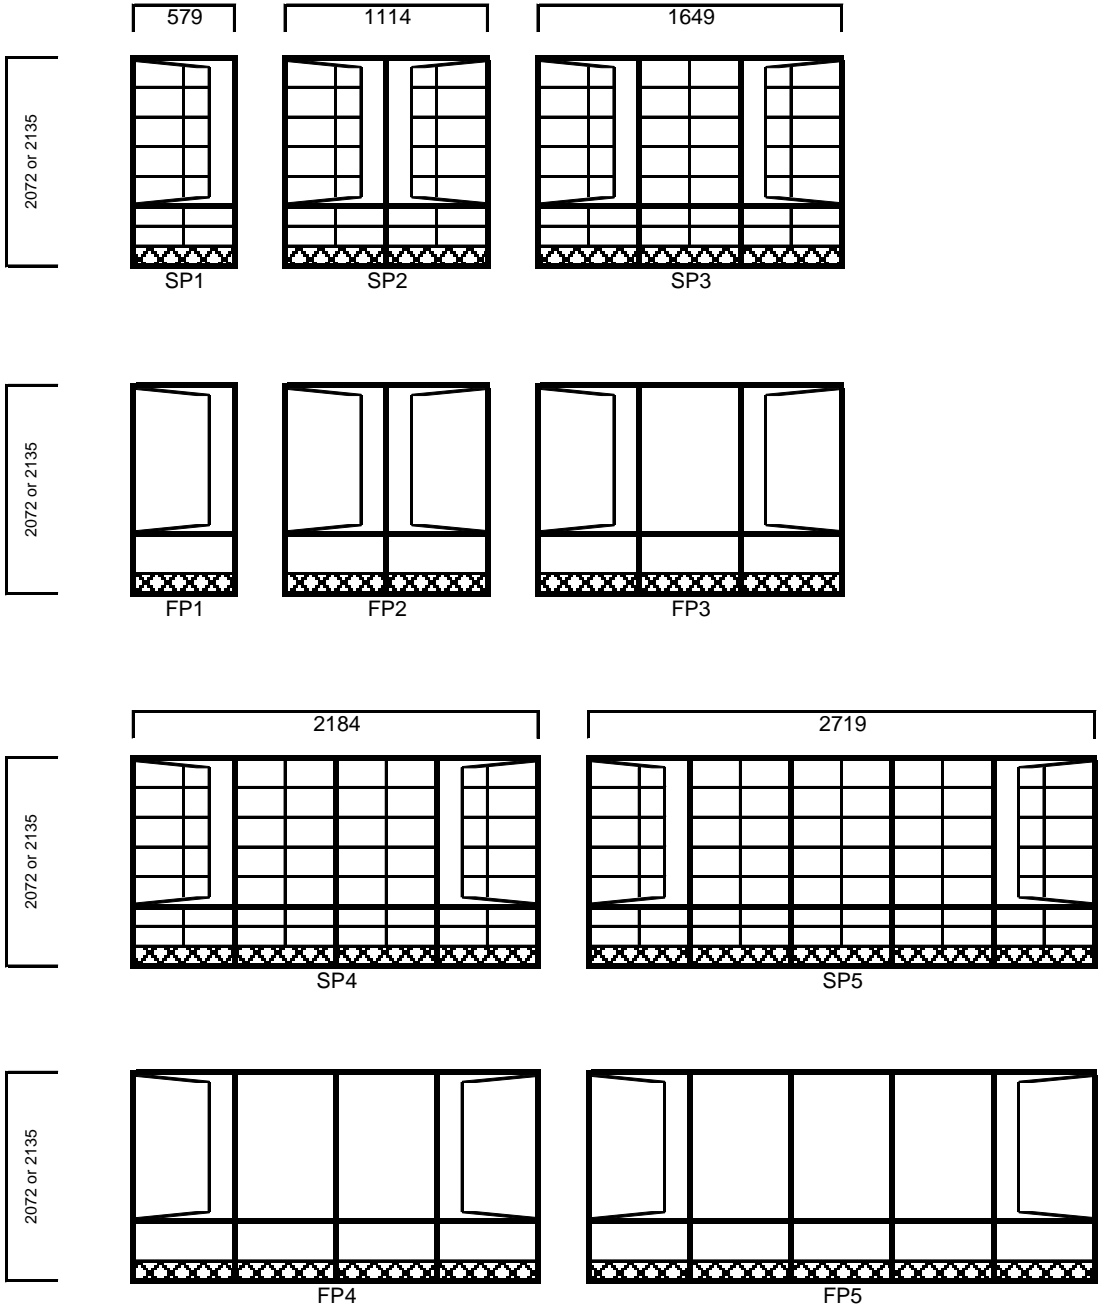

MERANTI AWNING TYPE WINDOW FRAMES

Awning Type frames can be manufactured in Full Pane or Small Pane
 The number of openers can be adjusted to customer requirements

MERANTI FULL PANE WINDOW FRAMES

	579	579	579	1114	1114	1114	1114	1649
315								
	NG5	NG1	NG8	NG2	NG7	NG9		
655								
	NE5	NE1	NE8	NE2	NE7	NE9		
655								
		NES1		NES2	NES7			
925								
	NC5	NC5F	NC1	NC8	NC2	NC2F	NC7	NC9
1195								
	ND5	ND5F	ND1	ND8	ND2	ND2F	ND7	ND9
1465								
	ND55	ND55F	ND51	ND58	ND52	ND52F	ND57	ND59
	2184		2184		2184		2184	
315								
	NG22		NG12		NG22F		NG12F	
655								
	NE22		NE12		NE22F		NE12F	
925								
	NC22		NC12		NC22F		NC12F	
1195								
	ND22		ND12		ND22F		ND12F	
1465								
	ND522		ND512		ND522F		ND512F	

All single sliding doors can be either left or right hand opening

Single Sliding Door Sizes

Width	Height
1830	2135
2133	2135
2440	2135
3050	2135
3660	2135

DOUBLE SLIDERS

Double Sliding Door Sizes

Width	Height
3050	2135
3660	2135
4270	2135

MERANTI WINDOWS - STANDARD SECTION DOOR FRAME HEIGHT

MERANTI ENTRANCE FRAMES

All Entrance Frames available in: Small Pane, Full Pane or Full Pane with Rail

MERANTI STANDARD DOOR FRAMES

DOORFRAMES - View from the top

STANDARD SIZES: Height 2135

Width	Number of sections and sizes
1935	3 x 610 - Single Direction
2526	3 x 813 - Single Direction
3146	5 x 610 - Single or Dual Direction
3751	6 x 610 - Single or Dual Direction
4131	5 x 813 - Single or Dual Direction
4933	6 x 813 - Single or Dual Direction