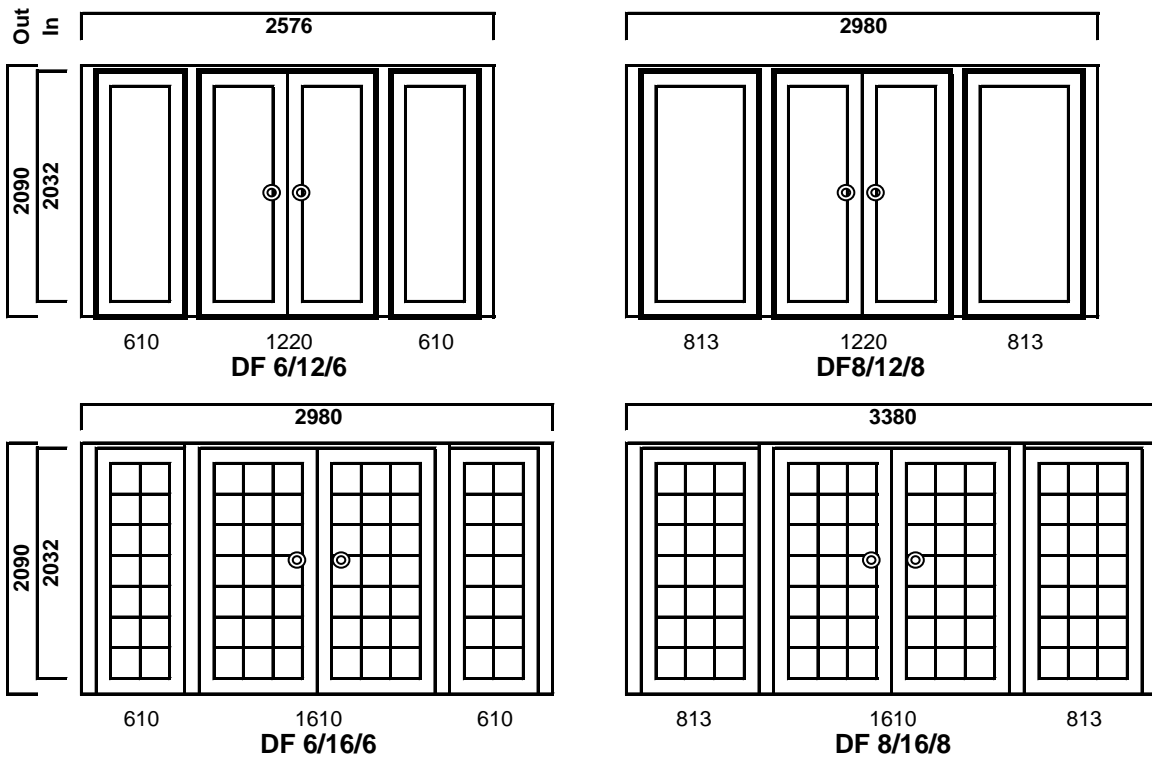

All single sliding doors can be either left or right hand opening

Single Sliding Door Sizes

Width	Height
1830	2135
2133	2135
2440	2135
3050	2135
3660	2135

DOUBLE SLIDERS

Double Sliding Door Sizes

Width	Height
3050	2135
3660	2135
4270	2135

MERANTI WINDOWS - STANDARD SECTION DOOR FRAME HEIGHT

MERANTI ENTRANCE FRAMES

All Entrance Frames available in: Small Pane, Full Pane or Full Pane with Rail

MERANTI STANDARD DOOR FRAMES

DOORFRAMES - View from the top

STANDARD SIZES: Height 2135

Width	Number of sections and sizes
1935	3 x 610 - Single Direction
2526	3 x 813 - Single Direction
3146	5 x 610 - Single or Dual Direction
3751	6 x 610 - Single or Dual Direction
4131	5 x 813 - Single or Dual Direction
4933	6 x 813 - Single or Dual Direction