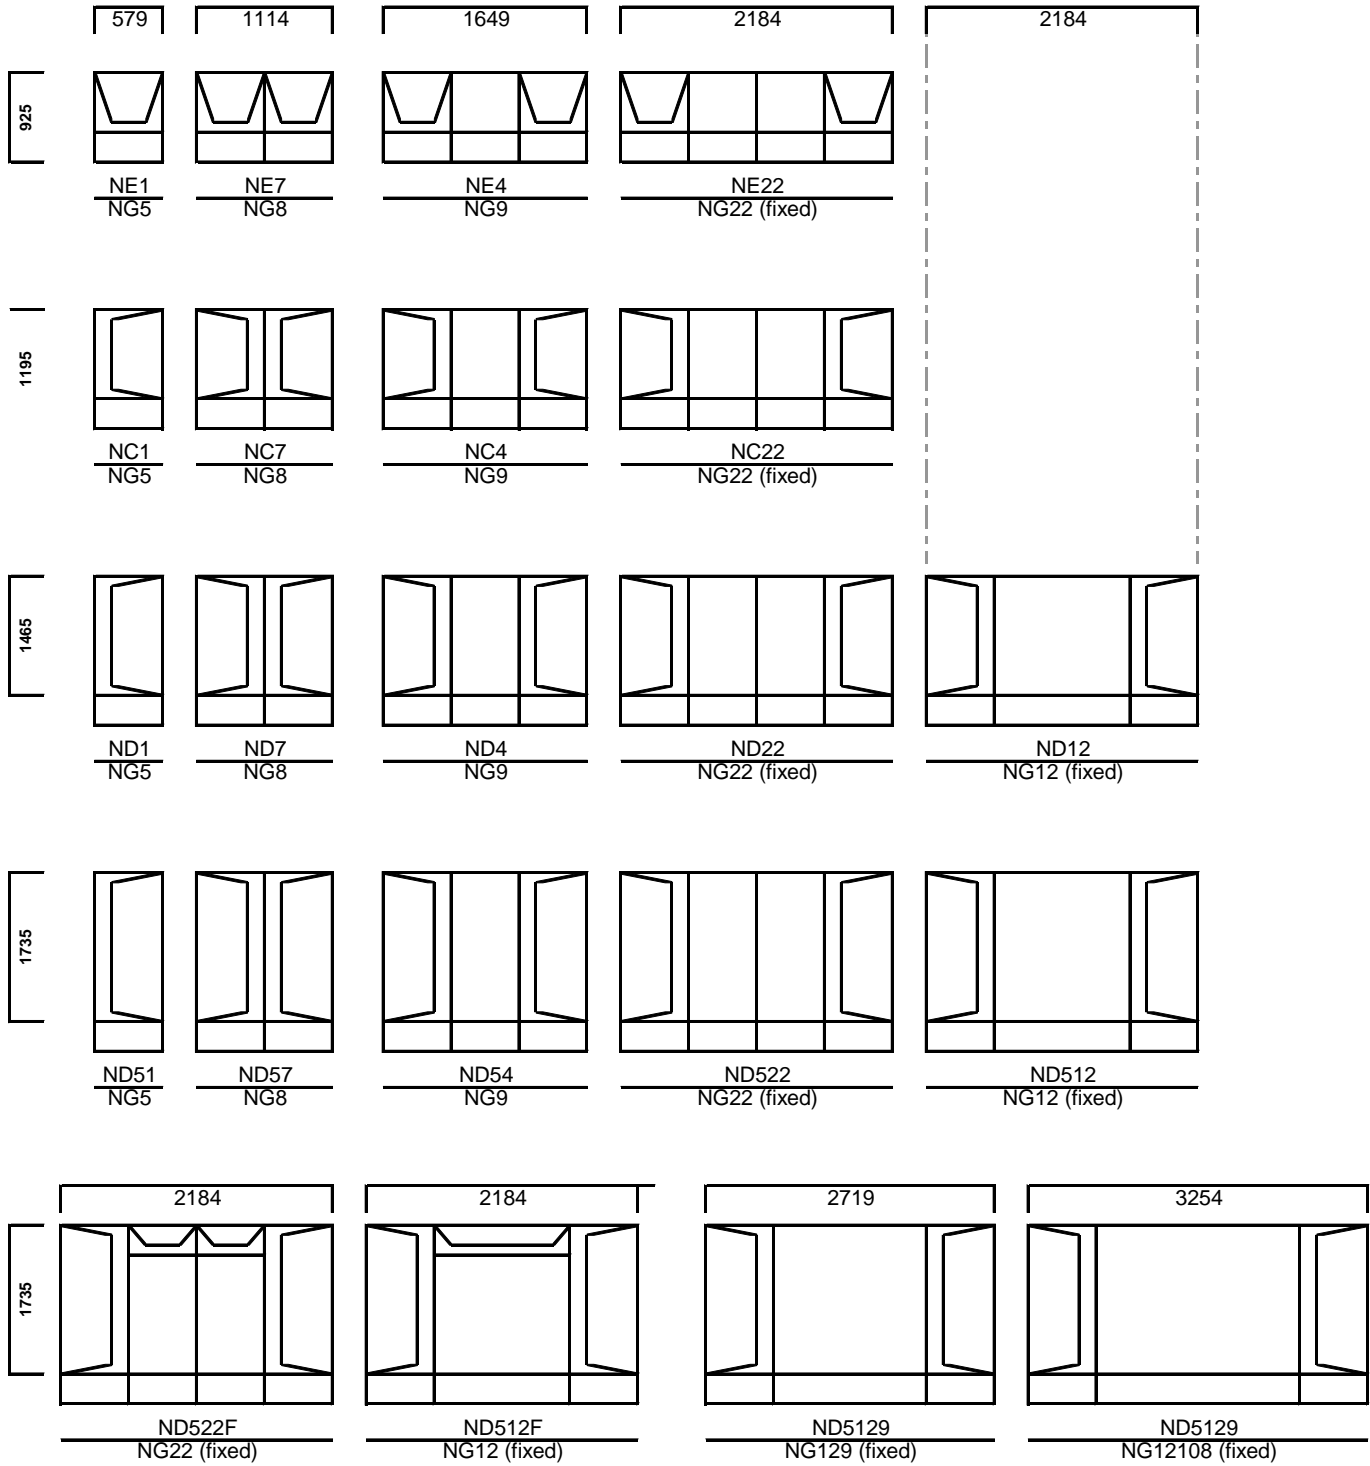

MERANTI FULL PANE COMBINATION WINDOW FRAMES