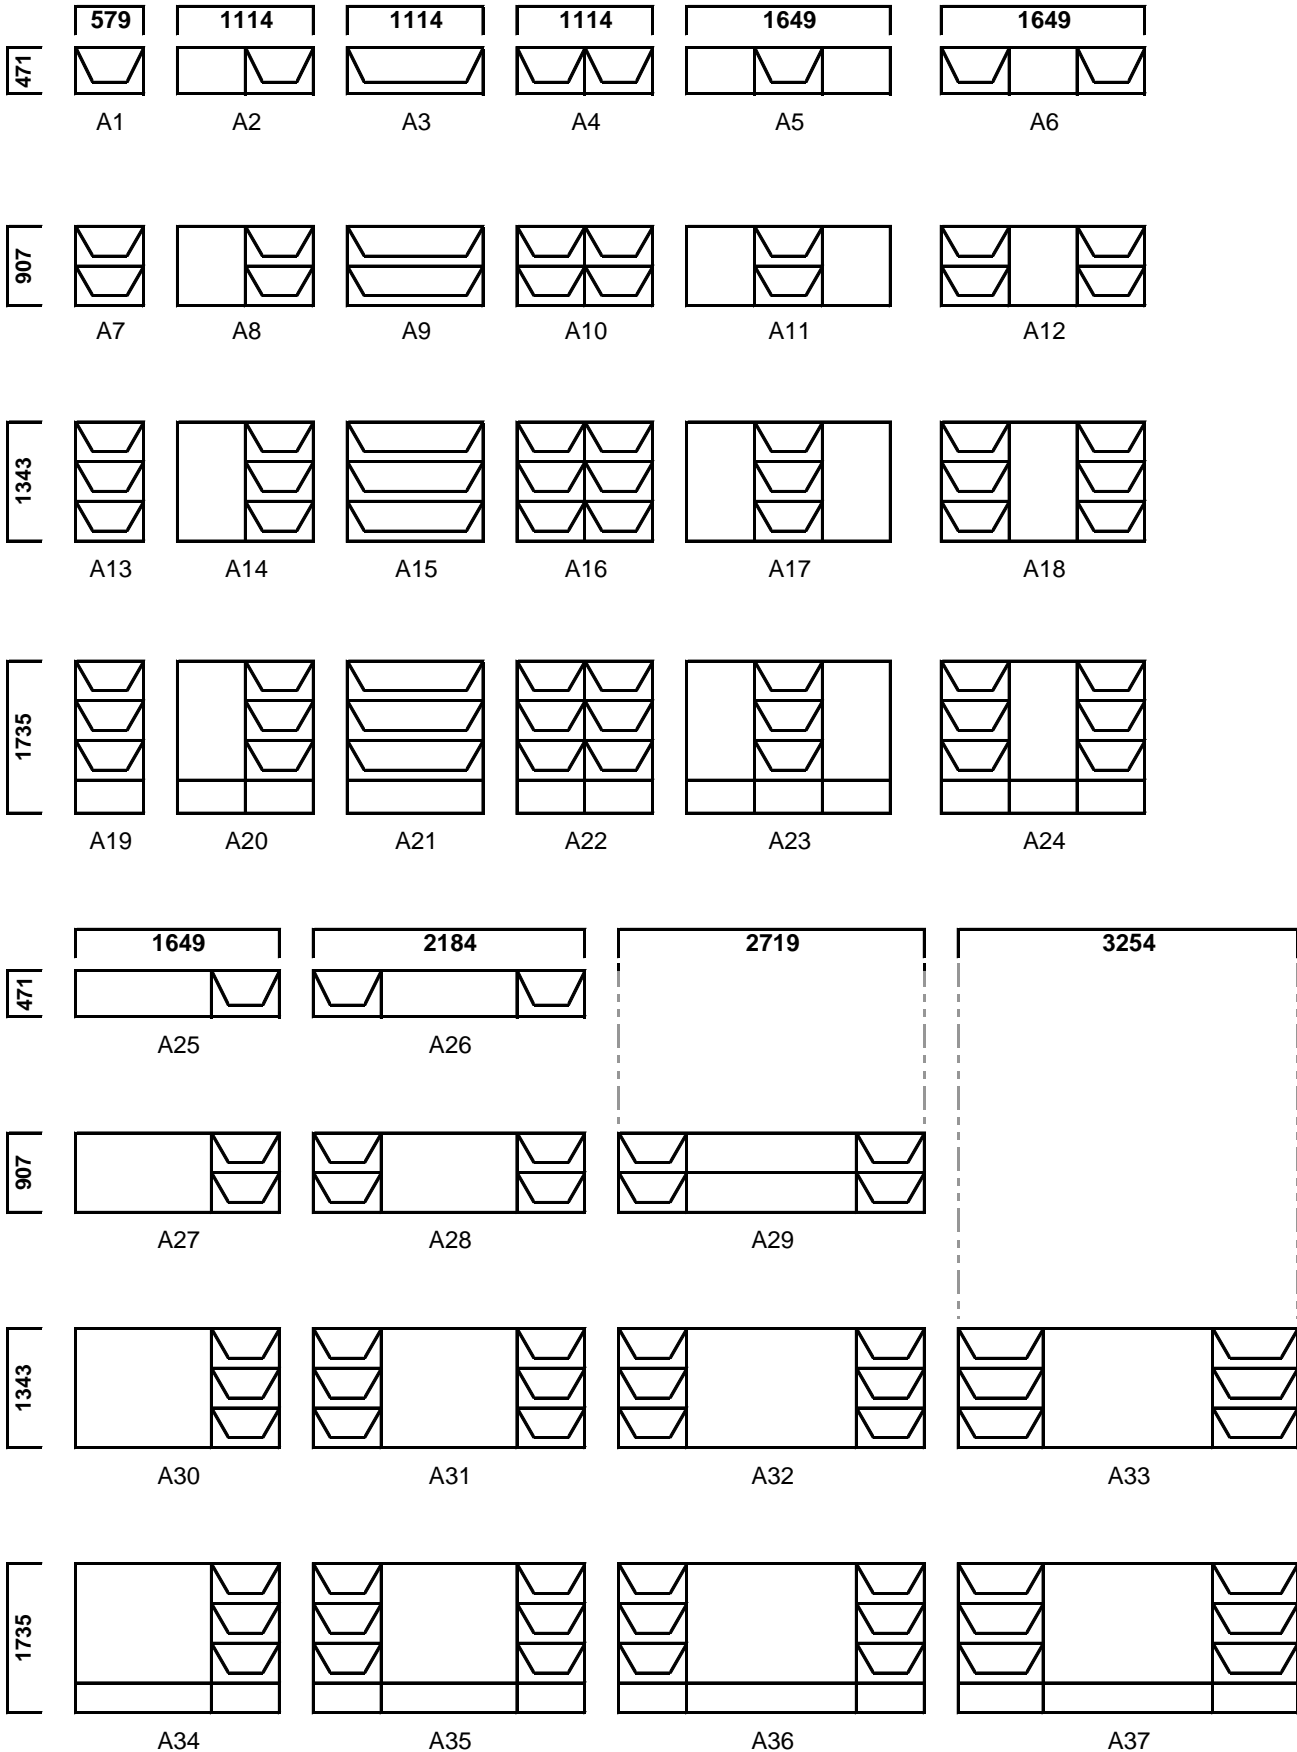

MERANTI AWNING TYPE WINDOW FRAMES

Awning Type frames can be manufactured in Full Pane or Small Pane
 The number of openers can be adjusted to customer requirements

MERANTI FULL PANE WINDOW FRAMES

	579	579	579	1114	1114	1114	1114	1649
315								
	NG5	NG1	NG8	NG2	NG7	NG9		
655								
	NE5	NE1	NE8	NE2	NE7	NE9		
655								
		NES1		NES2	NES7			
925								
	NC5	NC5F	NC1	NC8	NC2	NC2F	NC7	NC9
1195								
	ND5	ND5F	ND1	ND8	ND2	ND2F	ND7	ND9
1465								
	ND55	ND55F	ND51	ND58	ND52	ND52F	ND57	ND59
	2184		2184		2184		2184	
315								
	NG22		NG12		NG22F		NG12F	
655								
	NE22		NE12		NE22F		NE12F	
925								
	NC22		NC12		NC22F		NC12F	
1195								
	ND22		ND12		ND22F		ND12F	
1465								
	ND522		ND512		ND522F		ND512F	

MERANTI SMALL PANE WINDOW FRAMES

	579	579	579	1114	1114	1114	1114	1649
315								
	NG5	NG1	NG8	NG2	NG7	NG9		
655								
	NE5	NE1	NE8	NE2	NE7	NE9		
655								
		NES1		NES2	NES7			
925								
	NC5	NC5F	NC1	NC8	NC2	NC2F	NC7	NC9
1195								
	ND5	ND5F	ND1	ND8	ND2	ND2F	ND7	ND9
1465								
	ND55	ND55F	ND51	ND58	ND52	ND52F	ND57	ND59
	2184		2184					
315								
	NG22							
655								
	NE22							
925								
	NC22		NC22F					
1195								
	ND22		ND22F					
1465								
	ND522		ND522F					

All single sliding doors can be either left or right hand opening

Single Sliding Door Sizes

Width	Height
1830	2135
2133	2135
2440	2135
3050	2135
3660	2135

DOUBLE SLIDERS

Double Sliding Door Sizes

Width	Height
3050	2135
3660	2135
4270	2135

STANDARD SIZES: Height 2135

Width	Number of sections and sizes
1935	3 x 610 - Single Direction
2526	3 x 813 - Single Direction
3146	5 x 610 - Single or Dual Direction
3751	6 x 610 - Single or Dual Direction
4131	5 x 813 - Single or Dual Direction
4933	6 x 813 - Single or Dual Direction