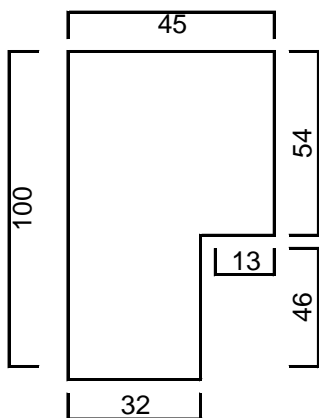

All single sliding doors can be either left or right hand opening

Single Sliding Door Sizes

Width	Height
1830	2135
2133	2135
2440	2135
3050	2135
3660	2135

DOUBLE SLIDERS

Double Sliding Door Sizes

Width	Height
3050	2135
3660	2135
4270	2135

MERANTI WINDOWS - STANDARD SECTION DOOR FRAME HEIGHT

MERANTI ENTRANCE FRAMES

All Entrance Frames available in: Small Pane, Full Pane or Full Pane with Rail

MERANTI STANDARD DOOR FRAMES

DOORFRAMES - View from the top

STANDARD SIZES: Height 2135

Width	Number of sections and sizes
1935	3 x 610 - Single Direction
2526	3 x 813 - Single Direction
3146	5 x 610 - Single or Dual Direction
3751	6 x 610 - Single or Dual Direction
4131	5 x 813 - Single or Dual Direction
4933	6 x 813 - Single or Dual Direction