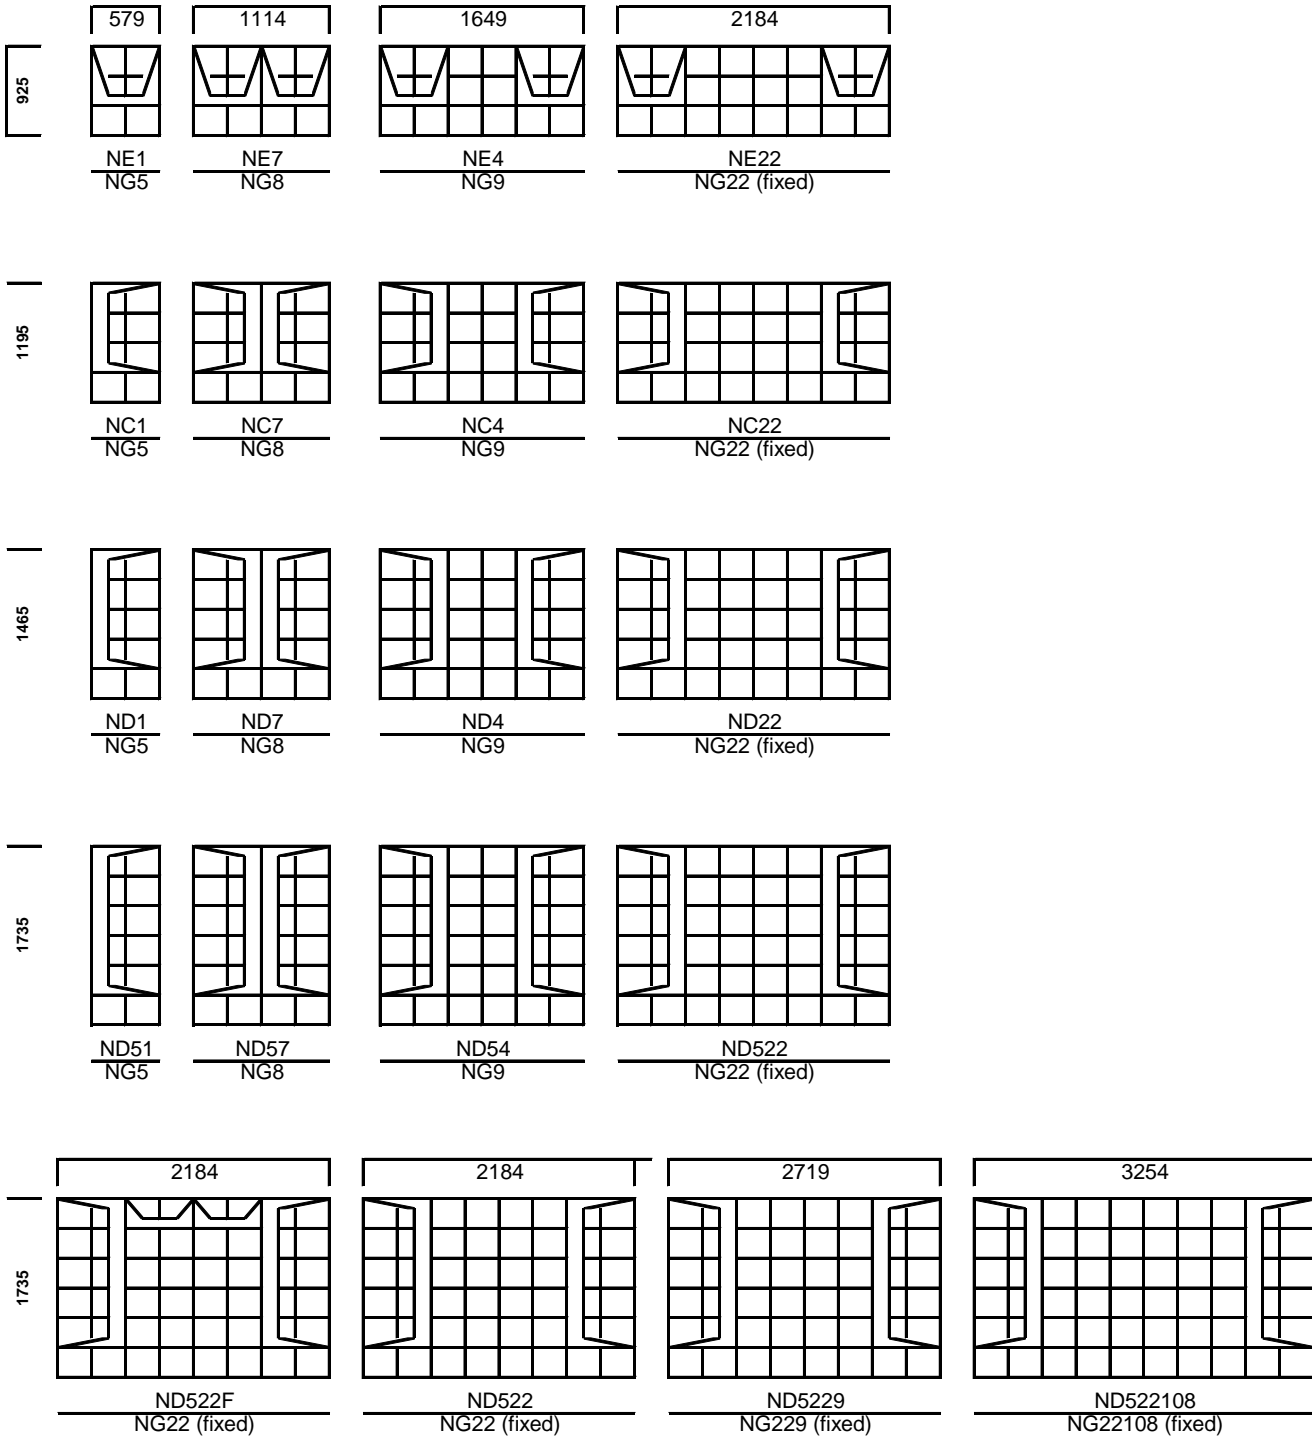

MERANTI SMALL PANE COMBINATION WINDOW FRAMES