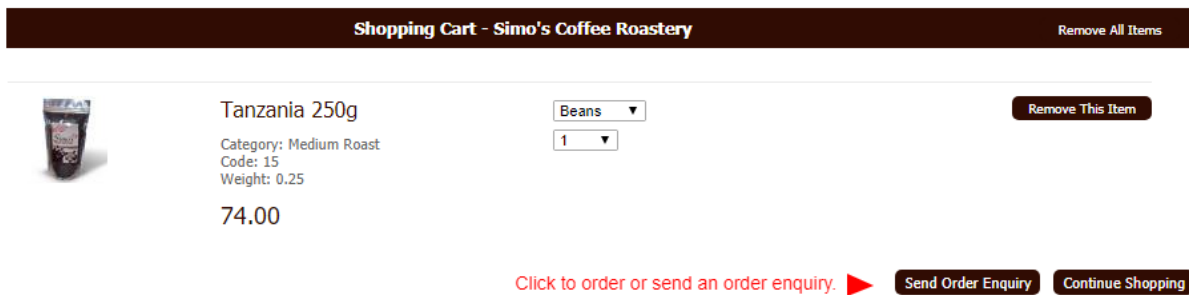

74.00

Grind:

QTY:

[Add To Cart](#)

[View Cart](#)

[Continue Shopping](#)

Select the grind and quantity required and click on the “Add To Cart” button. You can then click on “Continue Shopping” to add more products to the shopping cart. You can view the contents of the shopping cart at any time, remove products and continue shopping to add more products to your selection.

Once you have added all the products required, click on the “View Cart” button and click on “Send Order Enquiry”.

Order Enquiry Form

Shopping Cart - Simo's Coffee Roastery

Send Order Enquiry or Buy online: