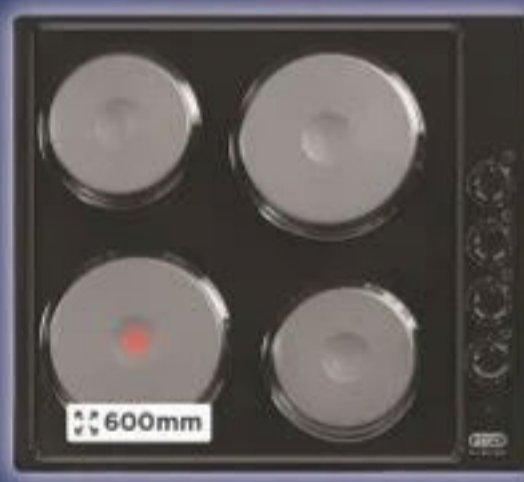

**DEFY**  
Black Slimline Hob with Control Panel DHD330/398  
• 2-Year Warranty

SAVE R509

**R2890**

**DEFY**  
Black Slimline 600E Glass Oven DBO483  
• 3-Year Warranty

SAVE R3009

**R8990**

**Hisense**  
Gas/Electric Cooker HFS905GES  
• 2-Year Guarantee  
• Stainless Steel  
• 5-Gas Burner (Ignition)  
• Splashback  
• Flame Failure Device  
• Multifunction Oven  
• Cast Iron Support + Wok Adapter  
• Dual-Layered Tempered Glass Door