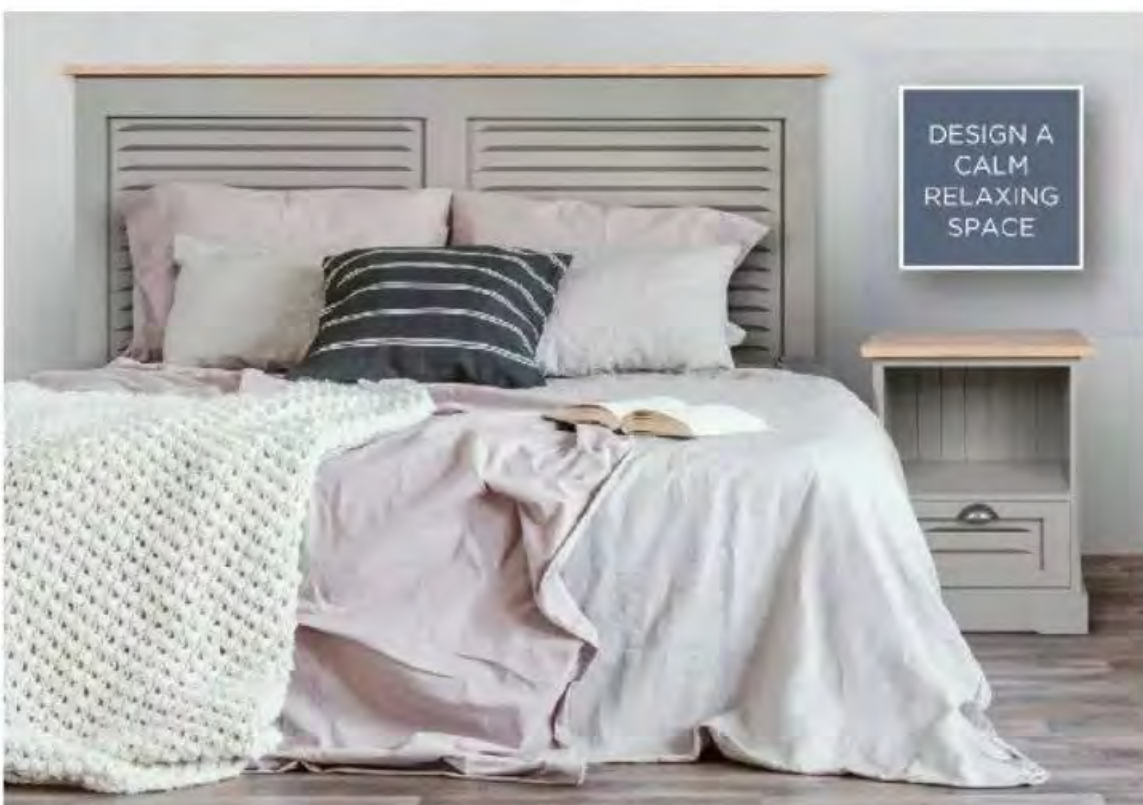

Oslo Headboard
Queen Size

NOW R3 759
SAVE R940

Oslo Pedestal

NOW R2 959 each
SAVE R740

CREATE A CALM BEDROOM SPACE

Plantation Ivory Headboard
Queen Size

NOW R3 599
SAVE R900

Plantation Ivory Pedestal

NOW R3 039 each
SAVE R760

CLASSIC GREYS NEVER GO OUT OF STYLE

Bakehouse Grey Headboard
Queen Size

NOW R3 199
SAVE R800

Bakehouse Grey Pedestal

NOW R2 639 each
SAVE R660

Dial·a·Bed®

SLEEP FOR LIFE