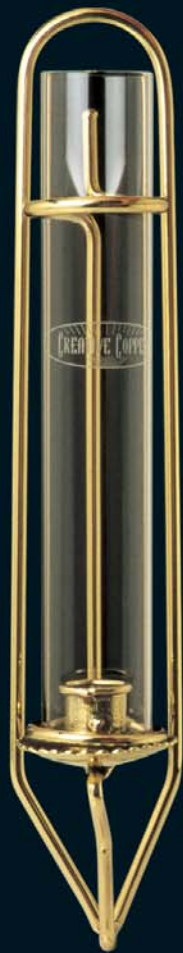

CREATIVE COPPER

The
CANDLEWARE
Collection

CANDLESTICKS

Q003

Q004

Q005

Q006

Q007

Q008

Q009

Q016

CANDLESTICKS & LAMPS

Q013 bp

Q001

Q010

Q002

Q013 br

Bush Light

Q025

Q018

CANDLESTICKS & HOLDERS

Q022

Brass Tealight

Q024

Tealight

Q017

Q023
Without Glass
or with
Tulip Glass

Dickens
Q019

Spiral
Q021 bp

All items designed and hand crafted at.

Coppercraft Africa (Pty) Ltd t.a. Creative Copper

PO Box 1362, White River, 1240, South Africa Tel + (27) 13 758-1194 Fax + (27) 13 758-1184
e-mail: coppercraft@soft.co.za web address: www.coppercraft.co.za