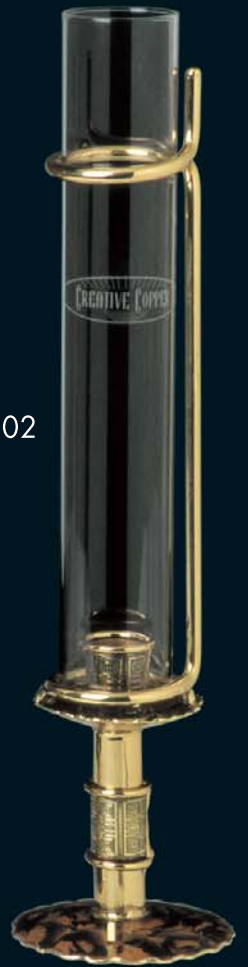

CREATIVE COPPER

The
CANDLEWARE
Collection

CANDLESTICKS

Q003

Q004

Q005

Q006

Q007

Q008

Q009

Q016

CANDLESTICKS & LAMPS

Q013 bp

Q001

Q010

Q002

Q013 br

Bush Light

Q025

Q018

CANDLESTICKS & HOLDERS

Q022

Brass Tealight

Q024

Tealight

Q017

Q023
Without Glass
or with
Tulip Glass

Dickens
Q019

Spiral
Q021 bp

All items designed and hand crafted at.

Coppercraft Africa (Pty) Ltd t.a. Creative Copper

PO Box 1362, White River, 1240, South Africa Tel + (27) 13 758-1194 Fax + (27) 13 758-1184
e-mail: coppercraft@soft.co.za web address: www.coppercraft.co.za