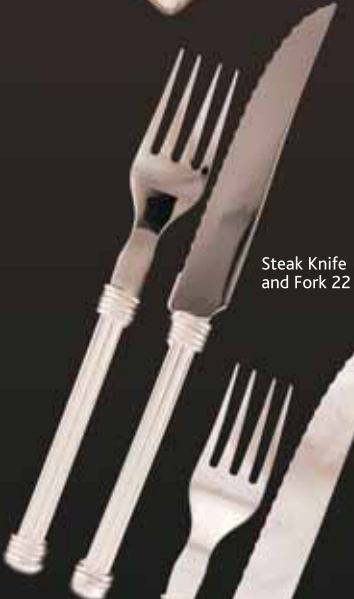

SQO22a

SE537

SB537

SP221d

SPfem

SB700bl

Steak Knife and Fork 22

SC034

SB700red

Steak Knife and Fork 23

SC245

SB700pk

Wedding Set (Bread Knife and Cake Lifter)

SC199

SE199

SB700t