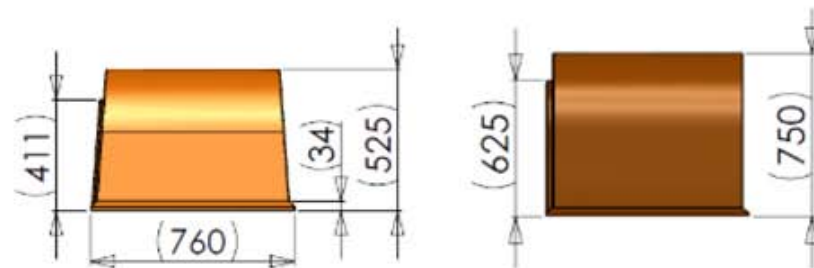

Dog Kennels

PRODUCT DESCRIPTION

A durable home for the family's favourite pet. Loose floor to make cleaning simple.

CODE	DESCRIPTION
262AP	Dog Kennel – Small
263AP	Dog Kennel – Large

CODE	WIDTH	LENGTH	HEIGHT	WEIGHT
262AP	610mm	760mm	525mm	8.0kg
263AP	800mm	935mm	750mm	16.0kg