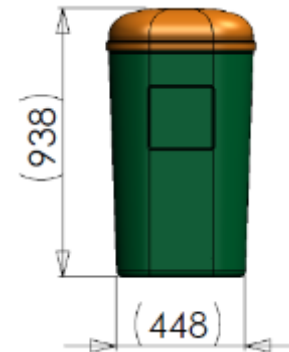

CODE	LENGTH	DIAMETER	HEIGHT	WEIGHT
825AP	n/a	515mm	730mm	5.0kg
826AP	n/a	515mm	140mm	1.1kg
827AP	n/a	515mm	730mm	5.0kg
828AP	n/a	515mm	140mm	1.1kg

© Copyright in all drawings vests in Atlas Plastics (Pty) Ltd and may not be copied or disseminated in any manner without the consent of the copyright holder.

[HOME](#)

Wheelie Bin

PRODUCT DESCRIPTION

Tough and durable. UV stabilised. Easy to clean

CODE	DESCRIPTION
831AP	240Lt Bin on Wheels

CODE	WIDTH	LENGTH	HEIGHT	WEIGHT
831AP	623mm	800mm	1100mm	11.5kg

© Copyright in all drawings vests in Atlas Plastics (Pty) Ltd and may not be copied or disseminated in any manner without the consent of the copyright holder.

[HOME](#)

CCC Pole Bin

Various Colours Available

PRODUCT DESCRIPTION

A stylish bin with inner for easy cleaning

CODE	DESCRIPTION
605AP	CCC Pole Bin

CODE	WIDTH	LENGTH	HEIGHT	WEIGHT
605AP	518mm	408mm	938mm	9.0kg

CODE	WIDTH	DIAMETER	HEIGHT	WEIGHT
409AP	n/a	600mm	785mm	11.0kg
410AP	n/a	600mm	795mm	11.0kg

© Copyright in all drawings vests in Atlas Plastics (Pty) Ltd and may not be copied or disseminated in any manner without the consent of the copyright holder.