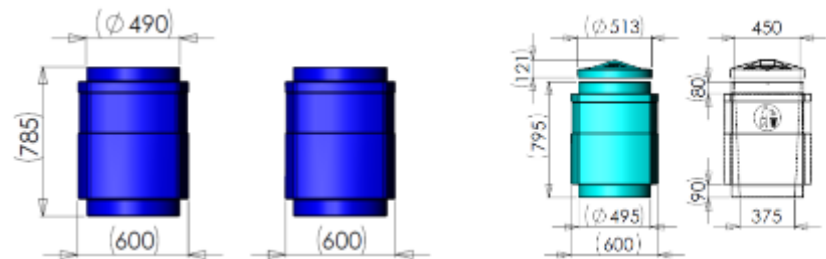

[HOME](#)

Wheelie Bin

PRODUCT DESCRIPTION

Tough and durable. UV stabilised. Easy to clean

CODE	DESCRIPTION
831AP	240Lt Bin on Wheels

CODE	WIDTH	LENGTH	HEIGHT	WEIGHT
831AP	623mm	800mm	1100mm	11.5kg

© Copyright in all drawings vests in Atlas Plastics (Pty) Ltd and may not be copied or disseminated in any manner without the consent of the copyright holder.

[HOME](#)

CCC Pole Bin

Various Colours Available

PRODUCT DESCRIPTION

A stylish bin with inner for easy cleaning

CODE	DESCRIPTION
605AP	CCC Pole Bin

CODE	WIDTH	LENGTH	HEIGHT	WEIGHT
605AP	518mm	408mm	938mm	9.0kg

CODE	WIDTH	DIAMETER	HEIGHT	WEIGHT
409AP	n/a	600mm	785mm	11.0kg
410AP	n/a	600mm	795mm	11.0kg

© Copyright in all drawings vests in Atlas Plastics (Pty) Ltd and may not be copied or disseminated in any manner without the consent of the copyright holder.

CODE	WIDTH	LENGTH	HEIGHT	WEIGHT
419AP	460mm	322mm	680mm	4.0kg
420AP	460mm	322mm	680mm	4.0kg
422AP	370mm	234mm	445mm	1.6kg
423AP	370mm	234mm	445mm	1.6kg

© Copyright in all drawings vests in Atlas Plastics (Pty) Ltd and may not be copied or disseminated in any manner without the consent of the copyright holder.