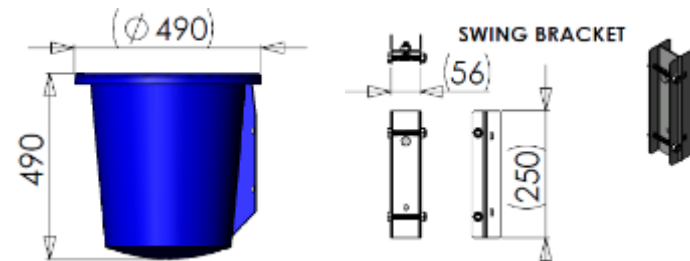

CODE	WIDTH	DIAMETER	HEIGHT	WEIGHT
409AP	n/a	600mm	785mm	11.0kg
410AP	n/a	600mm	795mm	11.0kg

© Copyright in all drawings vests in Atlas Plastics (Pty) Ltd and may not be copied or disseminated in any manner without the consent of the copyright holder.

[HOME](#)

Round Pole Bin

PRODUCT DESCRIPTION

A range of bins to suit every outdoor application

CODE	DESCRIPTION
416AP	50Lt Round Pole Bin
417AP	50Lt Round Pole Bin c/w Swing Bracket

CODE	DIAMETER	LENGTH	HEIGHT	WEIGHT
416AP	490mm	n/a	490mm	2.7kg
417AP	490mm	n/a	490mm	2.7kg