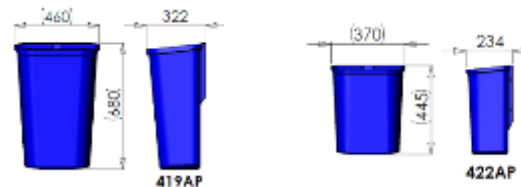

CODE	WIDTH	DIAMETER	HEIGHT	WEIGHT
409AP	n/a	600mm	785mm	11.0kg
410AP	n/a	600mm	795mm	11.0kg

© Copyright in all drawings vests in Atlas Plastics (Pty) Ltd and may not be copied or disseminated in any manner without the consent of the copyright holder.

[HOME](#)

Round Pole Bin

PRODUCT DESCRIPTION

A range of bins to suit every outdoor application

CODE	DESCRIPTION
416AP	50Lt Round Pole Bin
417AP	50Lt Round Pole Bin c/w Swing Bracket

CODE	DIAMETER	LENGTH	HEIGHT	WEIGHT
416AP	490mm	n/a	490mm	2.7kg
417AP	490mm	n/a	490mm	2.7kg

© Copyright in all drawings vests in Atlas Plastics (Pty) Ltd and may not be copied or disseminated in any manner without the consent of the copyright holder.

[HOME](#)

Rectangular Pole Bin

Various Colours Available

CODE	WIDTH	LENGTH	HEIGHT	WEIGHT
419AP	460mm	322mm	680mm	4.0kg
420AP	460mm	322mm	680mm	4.0kg
422AP	370mm	234mm	445mm	1.6kg
423AP	370mm	234mm	445mm	1.6kg

© Copyright in all drawings vests in Atlas Plastics (Pty) Ltd and may not be copied or disseminated in any manner without the consent of the copyright holder.