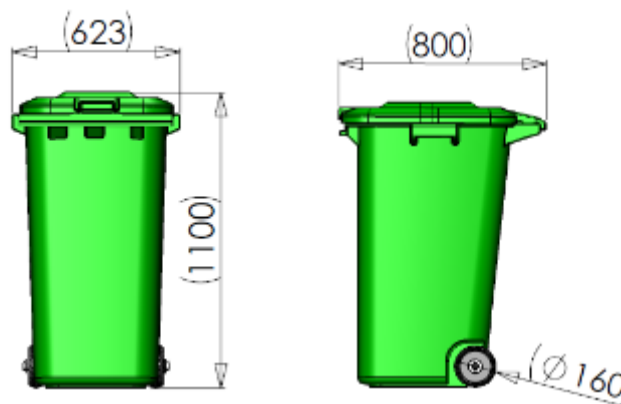

CODE	LENGTH	DIAMETER	HEIGHT	WEIGHT
825AP	n/a	515mm	730mm	5.0kg
826AP	n/a	515mm	140mm	1.1kg
827AP	n/a	515mm	730mm	5.0kg
828AP	n/a	515mm	140mm	1.1kg

© Copyright in all drawings vests in Atlas Plastics (Pty) Ltd and may not be copied or disseminated in any manner without the consent of the copyright holder.

[HOME](#)

Wheelie Bin

PRODUCT DESCRIPTION

Tough and durable. UV stabilised. Easy to clean

CODE	DESCRIPTION
831AP	240Lt Bin on Wheels

CODE	WIDTH	LENGTH	HEIGHT	WEIGHT
831AP	623mm	800mm	1100mm	11.5kg

© Copyright in all drawings vests in Atlas Plastics (Pty) Ltd and may not be copied or disseminated in any manner without the consent of the copyright holder.

[HOME](#)

CCC Pole Bin

Various Colours Available

PRODUCT DESCRIPTION

A stylish bin with inner for easy cleaning

CODE	DESCRIPTION
605AP	CCC Pole Bin

CODE	WIDTH	LENGTH	HEIGHT	WEIGHT
605AP	518mm	408mm	938mm	9.0kg

CODE	WIDTH	DIAMETER	HEIGHT	WEIGHT
409AP	n/a	600mm	785mm	11.0kg
410AP	n/a	600mm	795mm	11.0kg

© Copyright in all drawings vests in Atlas Plastics (Pty) Ltd and may not be copied or disseminated in any manner without the consent of the copyright holder.