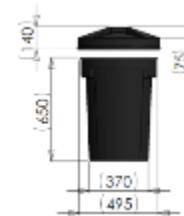

CODE	TOP DIA	BOTTOM DIA	HEIGHT	WEIGHT
2807AP	474mm	362mm	530mm	3.0kg

© Copyright in all drawings vests in Atlas Plastics (Pty) Ltd and may not be copied or disseminated in any manner without the consent of the copyright holder.

CODE	LENGTH	DIAMETER	HEIGHT	WEIGHT
825AP	n/a	515mm	730mm	5.0kg
826AP	n/a	515mm	140mm	1.1kg
827AP	n/a	515mm	730mm	5.0kg
828AP	n/a	515mm	140mm	1.1kg

© Copyright in all drawings vests in Atlas Plastics (Pty) Ltd and may not be copied or disseminated in any manner without the consent of the copyright holder.

[HOME](#)

Wheelie Bin

PRODUCT DESCRIPTION

Tough and durable. UV stabilised. Easy to clean

CODE	DESCRIPTION
831AP	240Lt Bin on Wheels

CODE	WIDTH	LENGTH	HEIGHT	WEIGHT
831AP	623mm	800mm	1100mm	11.5kg

© Copyright in all drawings vests in Atlas Plastics (Pty) Ltd and may not be copied or disseminated in any manner without the consent of the copyright holder.

[HOME](#)

CCC Pole Bin

Various Colours Available

PRODUCT DESCRIPTION

A stylish bin with inner for easy cleaning

CODE	DESCRIPTION
605AP	CCC Pole Bin

CODE	WIDTH	LENGTH	HEIGHT	WEIGHT
605AP	518mm	408mm	938mm	9.0kg